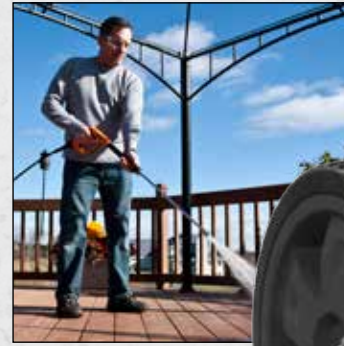

## OneWASH™ power washer

The OneWash™ from Generac®. It's four power washers in one. The OneWash features the largest, most powerful engine in its class. And our innovative PowerDial™ provides total control at the turn of a dial, so you can easily adjust the intensity of the spray to clean a wide range of surfaces, all with a single, easy-to-use control.

### POWERFUL. VERSATILE. EASY TO USE.

- **It's 4 power washers in 1** Variable-pressure technology for a wide range of tasks
- **PowerDial™** Total control at the turn of a dial. Easily adjust the intensity of the spray to clean a wide range of different surfaces like automobile finishes, aluminum and vinyl siding, decks and fences and the toughest brick and concrete, all with a single, easy-to-use control
- **Generac® 212cc OHV Engine** Largest, most powerful engine in its class
- **Comfort-Grip Handle** Provides greater comfort for ease of use
- **Ergonomic Inverted Trigger** Reduces user fatigue
- **Rear Hose Connection on Gun** Provides better balance and comfort
- **Consolidated Control Panel** All your controls in one easily accessible location
- **Horizontal Axial Cam Pump** Makes hose connections a snap
- **Precision Balanced** For stability and effortless mobility
- **Wide, Never-Go-Flat 11" Wheels** For easy transport regardless of terrain
- **Drainable Detergent Tank** Easily flush chemicals from tank after each use
- **Folding/Nesting Handle** For compact storage