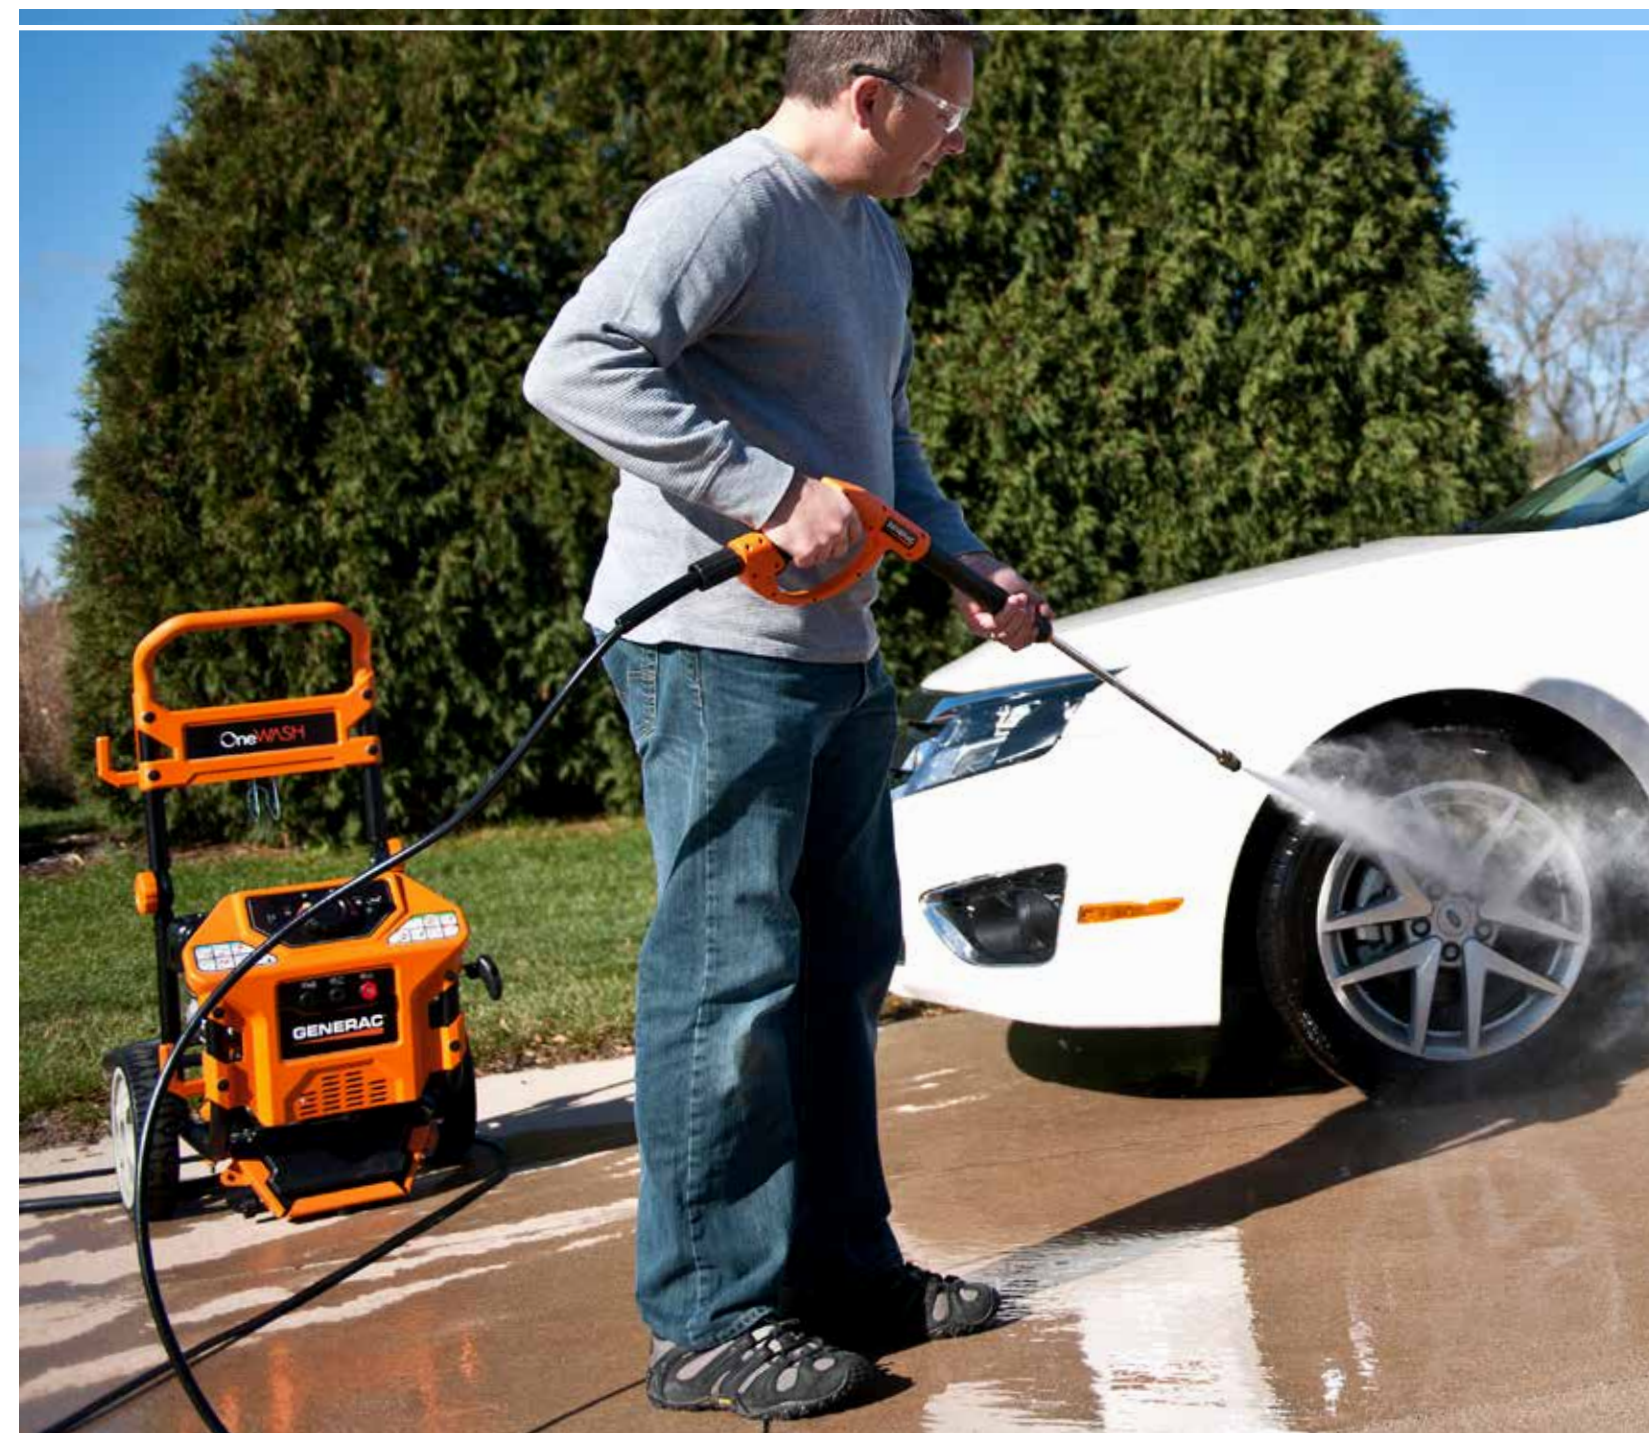

OneWASH™ POWER WASHER

**2000 – 3100 PSI
RESIDENTIAL**

Generac Power Systems, Inc.
S45 W29290 Hwy. 59
Waukesha, WI 53189
1-888-GENERAC (1-888-436-3722)

generac.com