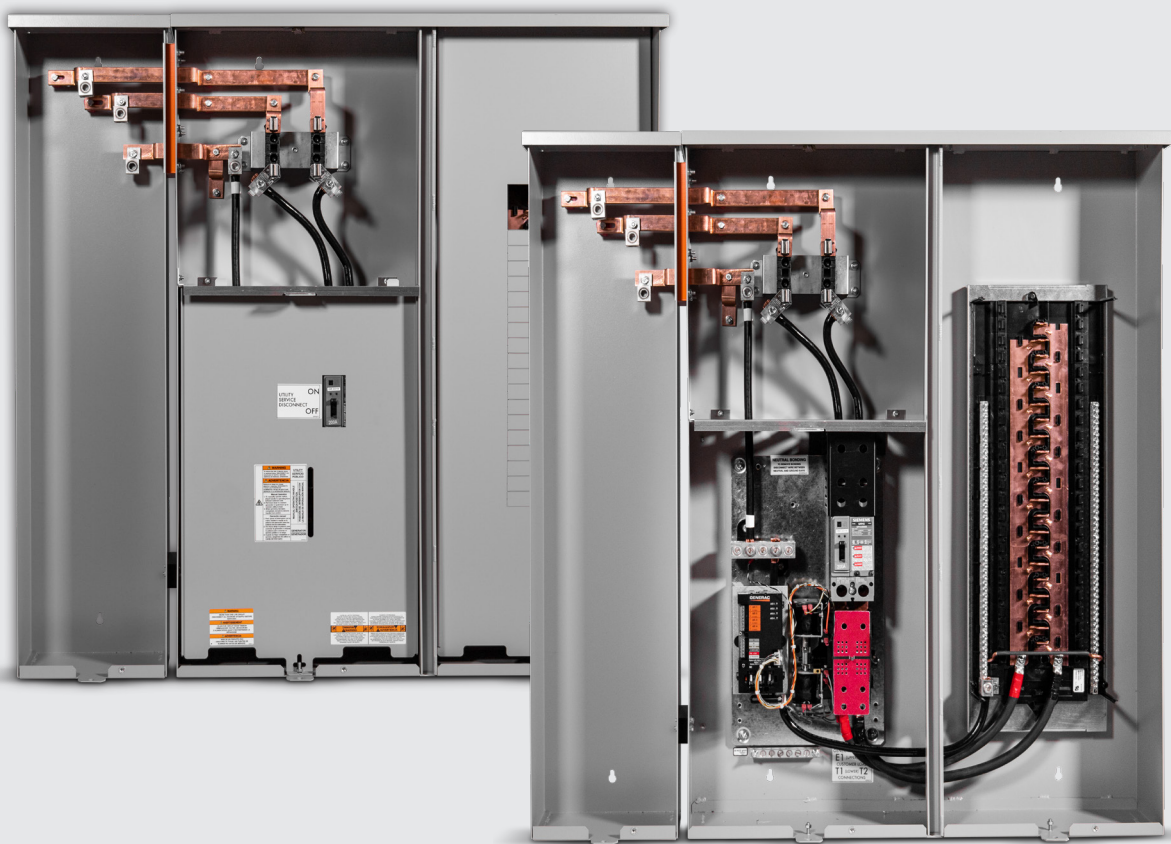

200 AMP INTEGRATED METER

GENERAC[®]

Transfer Switch with Load Center

RXGUW200A3 - 200 AMP

Integrated Meter Transfer Switch with Load Center

Generac offers a full line of residential Integrated Meter Transfer Switches to meet varying needs and code requirements. The all-in-one transfer switch series conveniently and aesthetically hosts the utility meter, transfer switch and emergency shutoff. The RXGUW200A3 model also features a separate cabinet for field wiring to meet California code requirements, and a fully integrated 42-circuit load center.

Certifications & Ratings

- ETL
- NEMA Type 3R enclosure

Performance Features

- All-in-one location meter socket transfer switch and breaker panel for easier inspection and installation
- Intelligent Load Management
- Meets NEC requirements

RXGUW200A3 – 200A

- All-in-One Solution, smaller footprint
- Shortens Installation Time
- Meets state specific code requirements for the load center to be outside of the dwelling
- Interconnected in the same enclosure with a side car

AVAILABLE IN OPEN TRANSITION CONTACTOR TYPE

- Generac's contactor is an ETL recognized device
- Integrated Load Management, using the Smart A/C Module (SACM) allows management of up to four individual HVAC Loads with no additional hardware