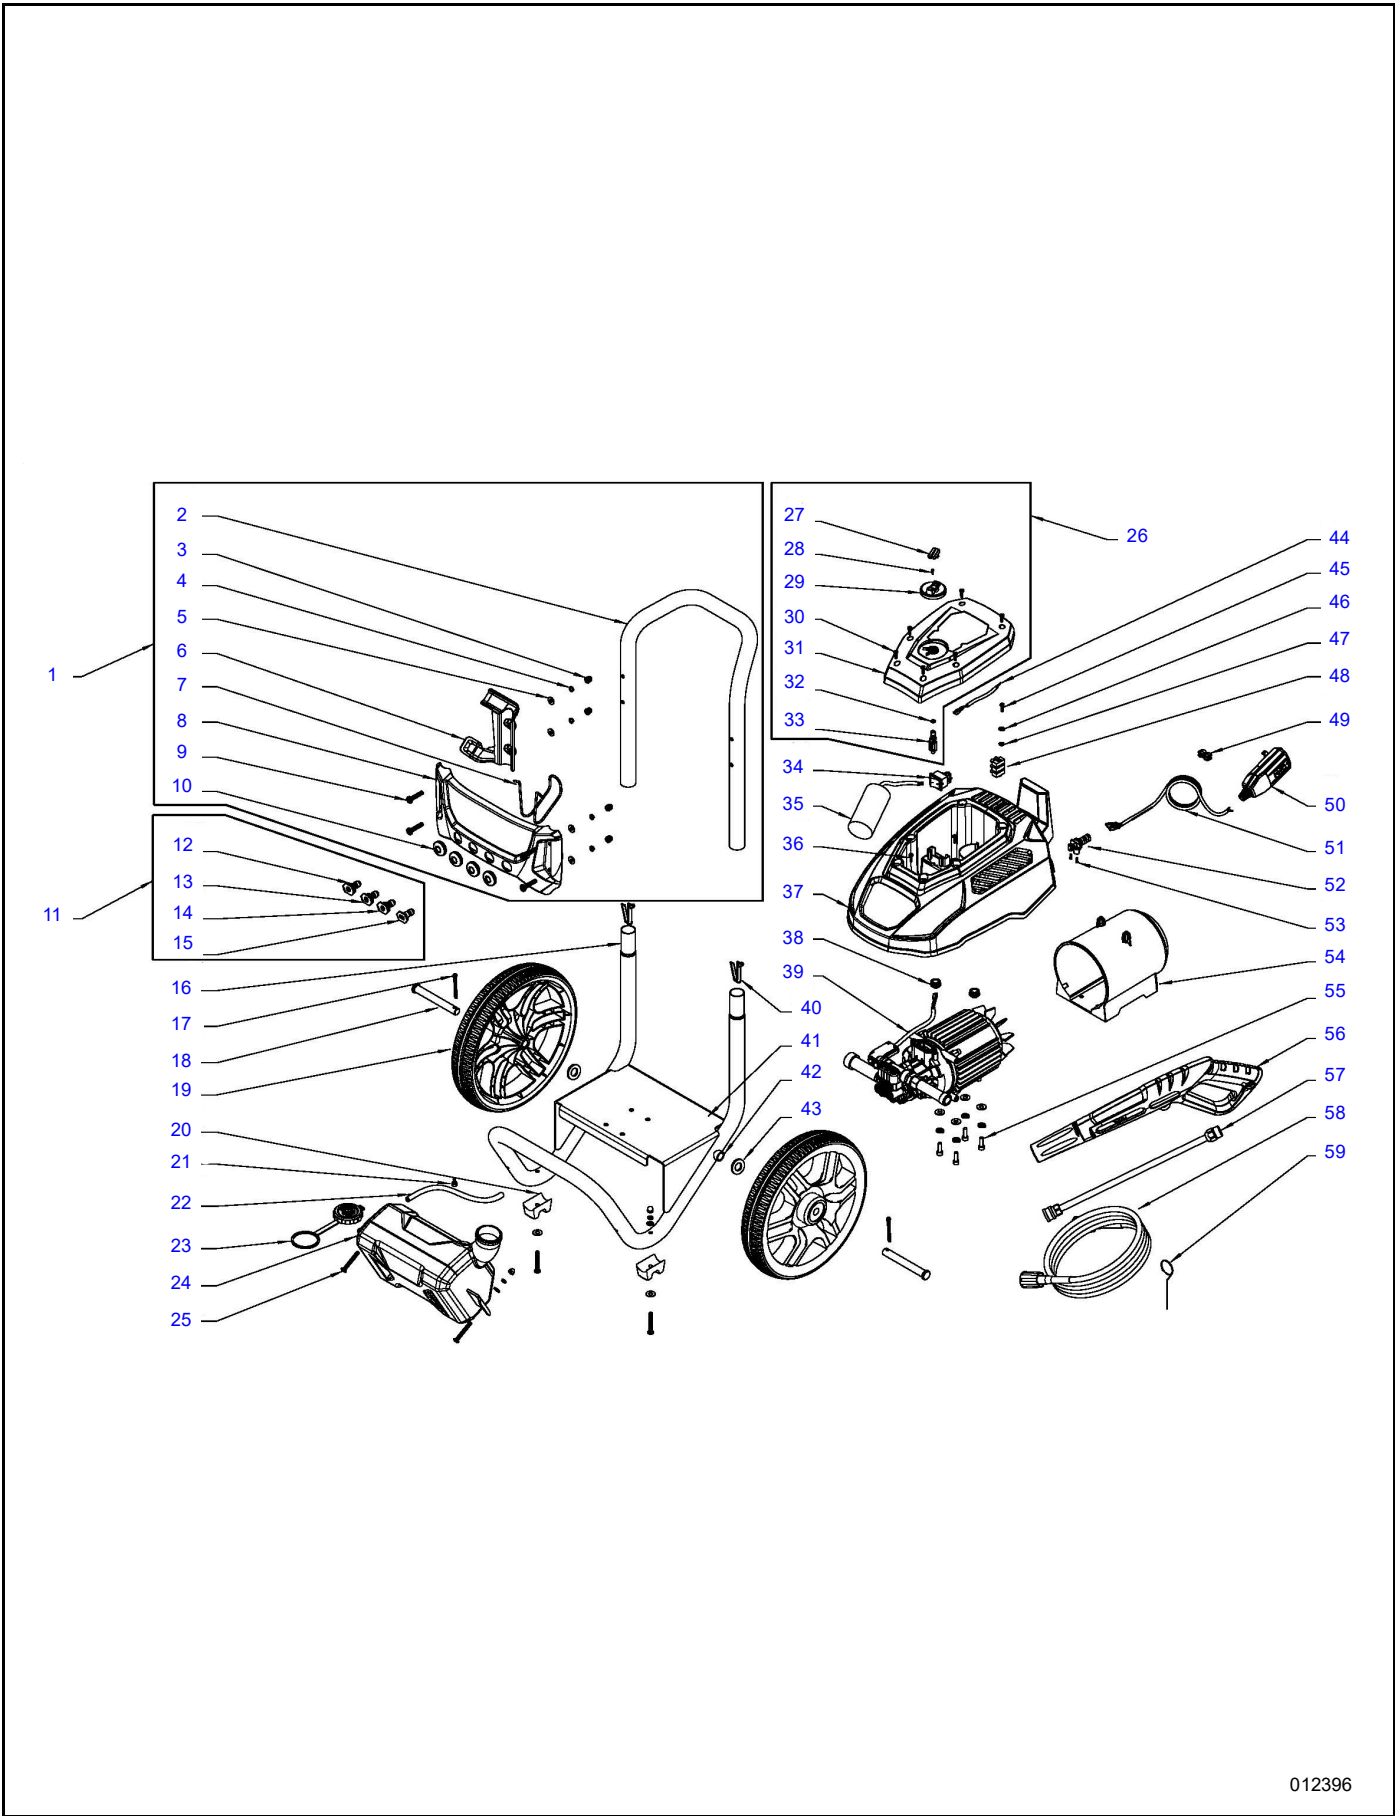

**[www.generac.com](http://www.generac.com) or 1-888-GENERAC**

012396

ITEM	PART NO.	DESCRIPTION	QTY
1	A0001469488	ASSEMBLY, HANDLE W/BILLBOARD	1
2	ORDER #1	FRAME, HANDLE	1
3	A0001469491	NUT, CAP (M6)	8
4	0J7513	WASHER, SPRING (M6)	12
5	G049811	WASHER, FLAT (M6)	14
6	A0000982249	HOLSTER, GUN	1
7	0J3052	HOOK, HOSE	1
8	ORDER #1	BILLBOARD	1
9	A0001469497	SCREW (M6X50MM)	4
10	A0001469502	NOZZLE, RUBBER	4
11	A0001469525	KIT, NOZZLE (2712)	1
12	ORDER #11	NOZZLE, 0°	1
13	ORDER #11	NOZZLE, 15°	1
14	ORDER #11	NOZZLE, 25°	1
15	ORDER #11	NOZZLE, SOAP	1
16	N/A	FRAME, BOTTOM	1
17	A0001469533	PIN, COTTER	2
18	A0001469549	AXLE, WHEEL	2
19	A0001469576	WHEEL, 12 INCH	2
20	A0001469588	PAD, FRAME DAMPING	1
21	A0001469592	FILTER, CHEMICAL TANK	1
22	A0001469605	TUBE	1
23	0K4078A	CAP, CHEM TANK W/ HOSE CUTOUT	1
24	A0001074802	TANK, CHEMICAL BLACK	1
25	A0001469610	SCREW (M6X45MM)	6
26	A0001469616	COVER ASSEMBLY	1
27	ORDER #26	TRIM, SWITCH	1
28	ORDER #26	SCREW (ST3.5X10MM)	1
29	ORDER #26	KNOB, SWITCH	1
30	ORDER #26	SCREW (ST4.8X20MM)	8
31	ORDER #26	COVER, SHROUD	1
32	ORDER #26	O-RING	1
33	ORDER #26	SHAFT, SWITCH	1
34	N/A	SWITCH, ROCKER	1
35	N/A	CAPACITOR	1
36	N/A	SCREW (M4X10MM)	2
37	N/A	SHROUD	1
38	N/A	SHEATH, CABLE RUBBER	1

ITEM	PART NO.	DESCRIPTION	QTY
39	N/A	MOTOR & PUMP	1
40	A0001469621	BUTTON, SNAP	2
41	N/A	PLATE, BOTTOM	1
42	N/A	HUB, WHEEL	2
43	G052646	WASHER, FLAT	2
44	N/A	WIRE	1
45	N/A	SCREW (M4X6MM)	1
46	N/A	WASHER (M4)	1
47	N/A	WASHER, LOCK	1
48	N/A	BLOCK, TERMINAL	3
49	N/A	CLIP	1
50	N/A	PLUG, GFCI	1
51	N/A	CABLE	1
52	N/A	SHEATH, POWER CORD (PLASTIC)	1
53	N/A	SCREW (ST3.5X19MM)	2
54	N/A	COVER, MOTOR	1
55	N/A	SCREW (M6X20MM)	4
56	A0001469622	GUN, TRIGGER	1
57	A0001469653	LANCE	1
58	A0001470160	HOSE, HIGH PRESSURE	1
59	A0001470161	PIN, CLEANING	1